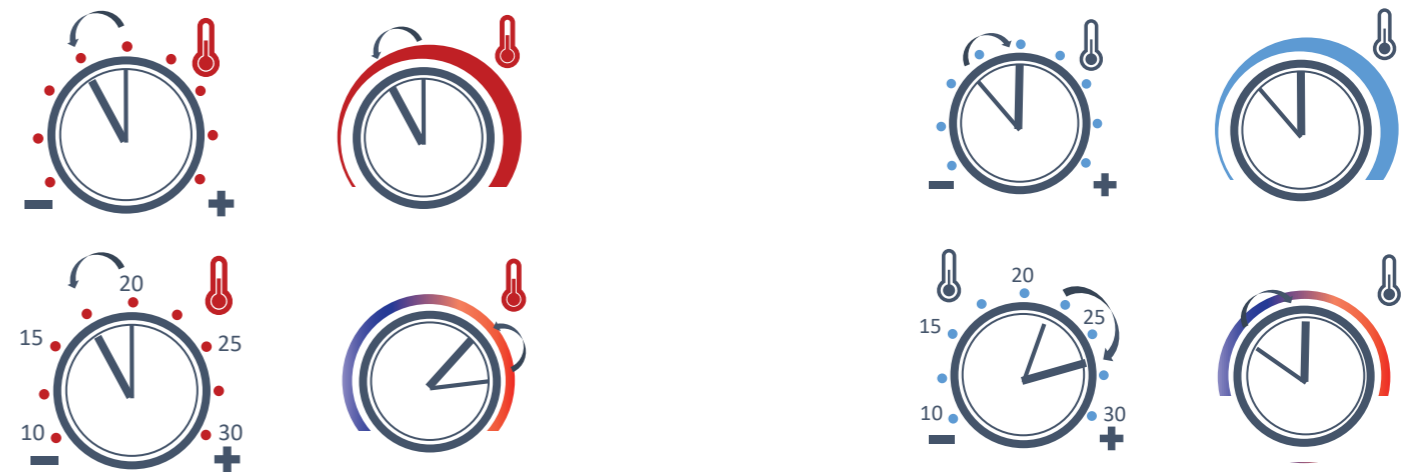

1

CORRECTLY SET THE SEASON

Suggested settings for the regulation of **HEATING**

Suggested settings for the regulation of **COOLING**

2

ACT ON THE REGULATION OF TEMPERATURE

3

ACT ON THE REGULATION OF IMMISSION SPEED

Both in in the winter period and in the summer period, please **choose a lower immission speed**